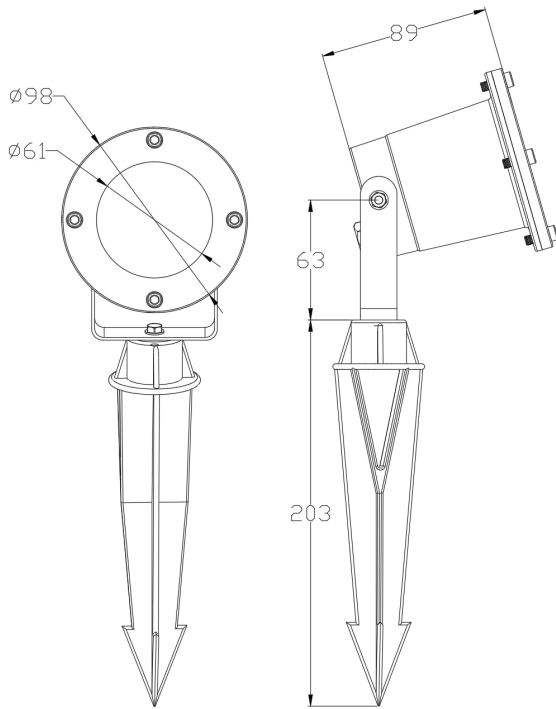

Data Sheet

TULI LED Pond Light

CAT NO. **GLLED008**

A brand of **legrand**

Cat No.	GLLED008
Description	LED Pond Light
Lumens Output	370lm
Input power	4.5W
Voltage	12V
Efficacy	82lm/W
Light colour	3000K
IP Rating	IP68
Mounting	Metal Bracket / Plastic Ground Stake
Lifespan	25,000h
Housing Material	Solid Brass-Electroplated Stainless Steel Finish
Replacement Globe	3.5W LED-MR16 (Up to 35W Halogen MR16)
Warranty	1-year warranty (fixture only)

TULI LED Pond Light

CAT NO. **GLLED008**

A brand of **legrand**

Single product (Qty 1)	
Cat No.	Barcode
GLLED008	9321001474364

Outer quantity (Qty 20)	
Cat No.	Barcode
GLLED007	9321001474371

- Ideal for Gardens, Entrances, Terraces
- Packaging included 1 x LED MR16 lamp
- Solid Brass-Electroplated Stainless Steel Finish
- IP Rating : IP68